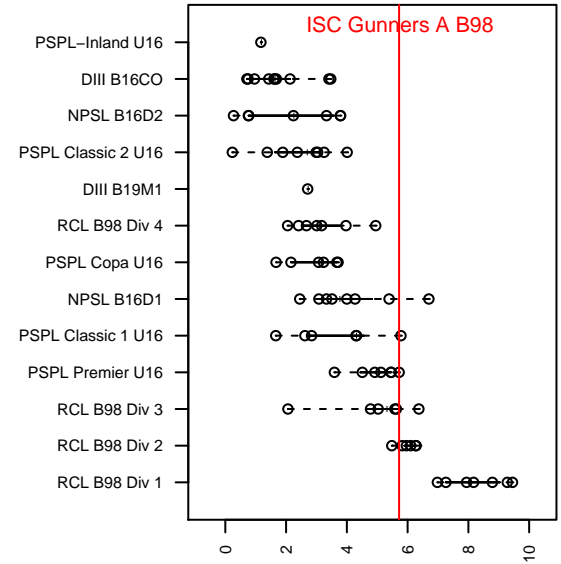

**attack and defense rating
relative to others at age
and all opponents in last 13 months**